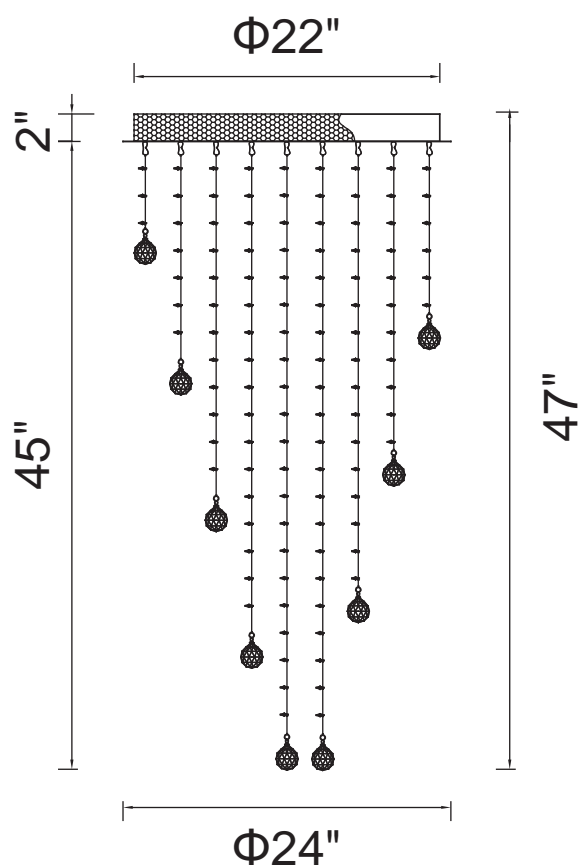

PROJECT: _____

FIXTURE TYPE: _____

LOCATION: _____

CONTACT/PHONE: _____

Item	6601C24C(H45)
Collection	RAIN DROP
Finish	Chrome
Glass	-----
Crystal	Clear
Input	120V AC,60HZ,AC

Shade	-----
Length/Dia.	24"
Width/Ext.	-----
Height	47"
Maximum	-----
Lumens	-----

Light Source	GU10
Bulb Info.	9x35W
Included	-----
Dimmable	Yes
Color	-----
Weight	