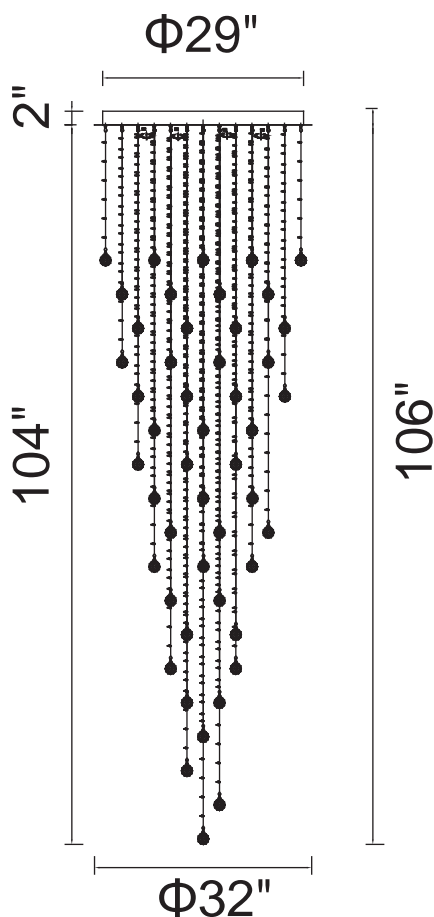

PROJECT: _____

FIXTURE TYPE: _____

LOCATION: _____

CONTACT/PHONE: _____

Item	6601C32C-12
Collection	RAIN DROP
Finish	Chrome
Glass	-----
Crystal	Clear
Input	120V AC,60HZ,AC

Shade	-----
Length/Dia.	32"
Width/Ext.	-----
Height	106"
Maximum	-----
Lumens	-----

Light Source	GU10
Bulb Info.	12x35W
Included	-----
Dimmable	Yes
Color	-----
Weight	