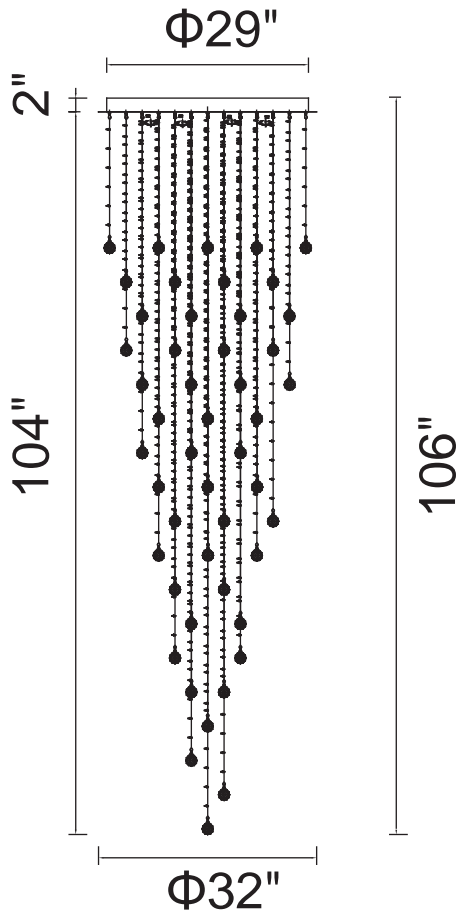

PROJECT: \_\_\_\_\_  
 FIXTURE TYPE: \_\_\_\_\_  
 LOCATION: \_\_\_\_\_  
 CONTACT/PHONE: \_\_\_\_\_

Item	6601C32C-16
Collection	RAIN DROP
Finish	Chrome
Glass	-----
Crystal	Clear
Input	120V AC,60HZ,AC

Shade	-----
Length/Dia.	32"
Width/Ext.	-----
Height	106"
Maximum	-----
Lumens	-----

Light Source	GU10
Bulb Info.	16x35W
Included	-----
Dimmable	Yes
Color	-----
Weight	