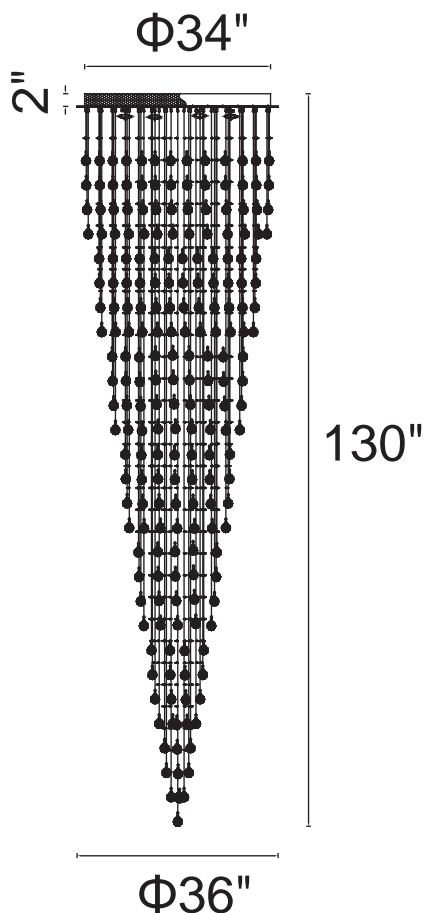

PROJECT: _____

FIXTURE TYPE: _____

LOCATION: _____

CONTACT/PHONE: _____

Item	6601C36C
Collection	RAIN DROP
Finish	Chrome
Glass	-----
Crystal	Clear
Input	120V AC,60HZ,AC

Shade	-----
Length/Dia.	36"
Width/Ext.	-----
Height	130"
Maximum	-----
Lumens	-----

Light Source	GU10
Bulb Info.	20x35W
Included	-----
Dimmable	Yes
Color	-----
Weight	