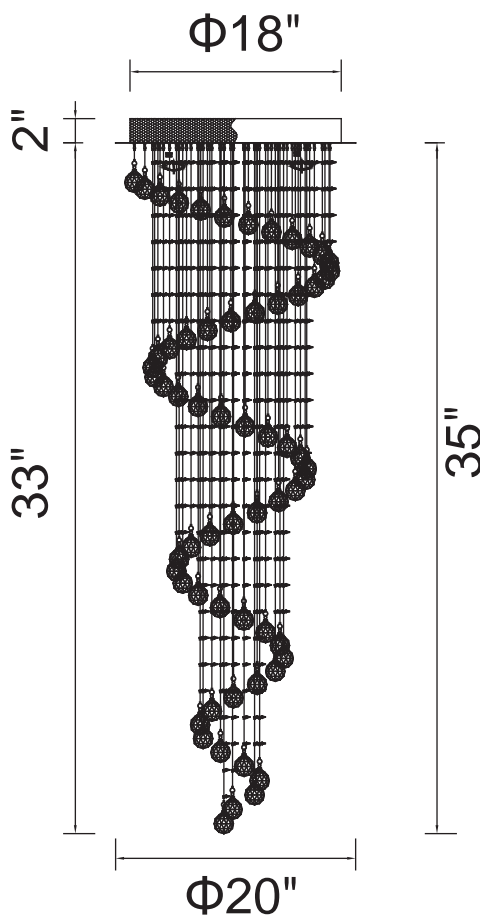

PROJECT: \_\_\_\_\_

FIXTURE TYPE: \_\_\_\_\_

LOCATION: \_\_\_\_\_

CONTACT/PHONE: \_\_\_\_\_

Item	6603C20C
Collection	SPIRAL
Finish	Chrome
Glass	-----
Crystal	Clear
Input	120V AC,60HZ,AC

Shade	-----
Length/Dia.	20"
Width/Ext.	-----
Height	35"
Maximum	-----
Lumens	-----

Light Source	GU10
Bulb Info.	6x35W
Included	-----
Dimmable	Yes
Color	-----
Weight	