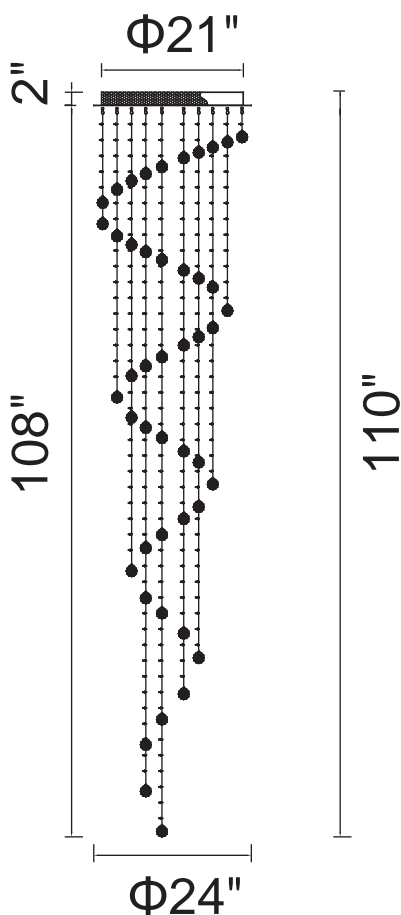

PROJECT: \_\_\_\_\_  
 FIXTURE TYPE: \_\_\_\_\_  
 LOCATION: \_\_\_\_\_  
 CONTACT/PHONE: \_\_\_\_\_

Item	6603C24C
Collection	SPIRAL
Finish	Chrome
Glass	-----
Crystal	Clear
Input	120V AC,60HZ,AC

Shade	-----
Length/Dia.	24"
Width/Ext.	-----
Height	110"
Maximum	-----
Lumens	-----

Light Source	GU10
Bulb Info.	8x35W
Included	-----
Dimmable	Yes
Color	-----
Weight	