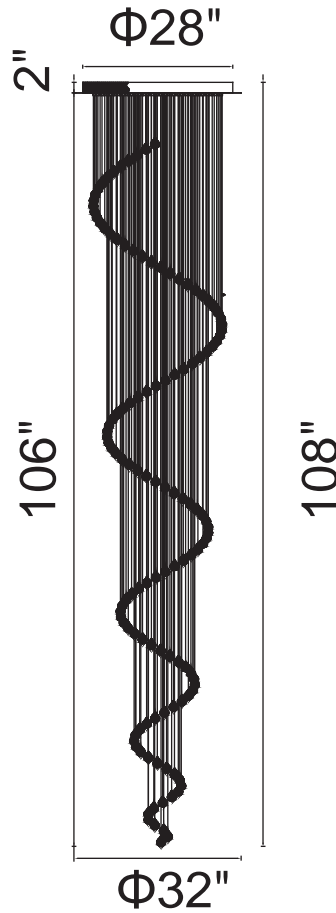

PROJECT: \_\_\_\_\_  
 FIXTURE TYPE: \_\_\_\_\_  
 LOCATION: \_\_\_\_\_  
 CONTACT/PHONE: \_\_\_\_\_

Item	6603C32C
Collection	SPIRAL
Finish	Chrome
Glass	-----
Crystal	Clear
Input	120V AC,60HZ,AC

Shade	-----
Length/Dia.	32"
Width/Ext.	-----
Height	108"
Maximum	-----
Lumens	-----

Light Source	GU10
Bulb Info.	12x35W
Included	-----
Dimmable	Yes
Color	-----
Weight	