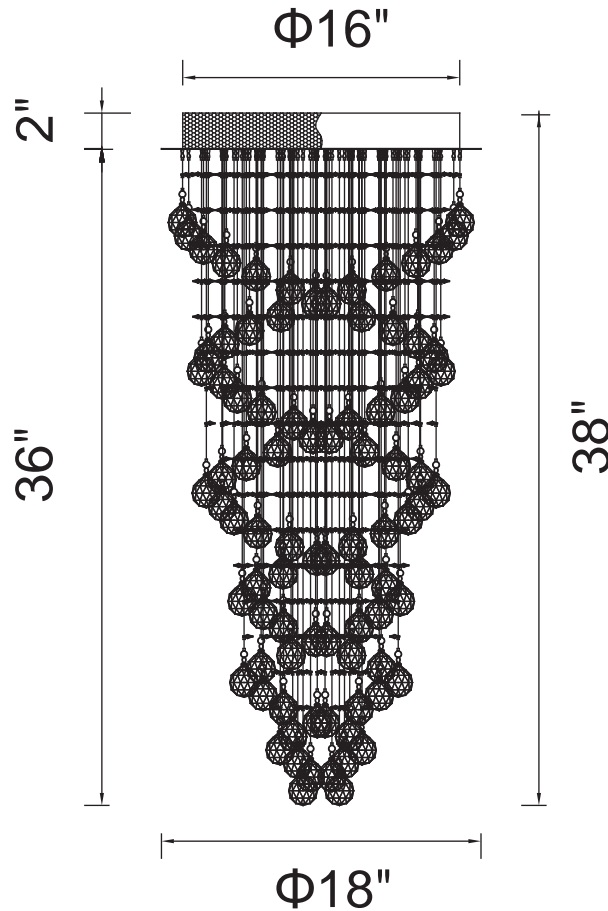

PROJECT: _____

FIXTURE TYPE: _____

LOCATION: _____

CONTACT/PHONE: _____

Item	6606C18C
Collection	DOUBLE SPIRAL
Finish	Chrome
Glass	-----
Crystal	Clear
Input	120V AC,60HZ,AC

Shade	-----
Length/Dia.	18"
Width/Ext.	-----
Height	38"
Maximum	-----
Lumens	-----

Light Source	GU10
Bulb Info.	5x35W
Included	-----
Dimmable	Yes
Color	-----
Weight	