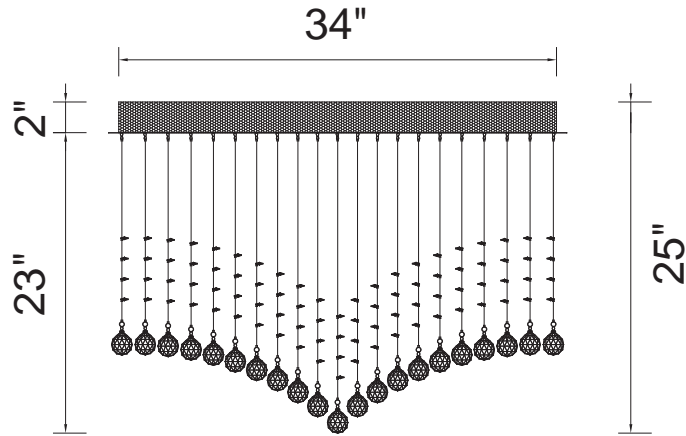

PROJECT: \_\_\_\_\_

FIXTURE TYPE: \_\_\_\_\_

LOCATION: \_\_\_\_\_

CONTACT/PHONE: \_\_\_\_\_

Item	6610C36C-RC
Collection	TWINKLE
Finish	Chrome
Glass	-----
Crystal	Clear
Input	120V AC,60HZ,AC

Shade	-----
Length/Dia.	36"
Width/Ext.	17"
Height	25"
Maximum	-----
Lumens	-----

Light Source	GU10
Bulb Info.	11x35W
Included	-----
Dimmable	Yes
Color	-----
Weight	