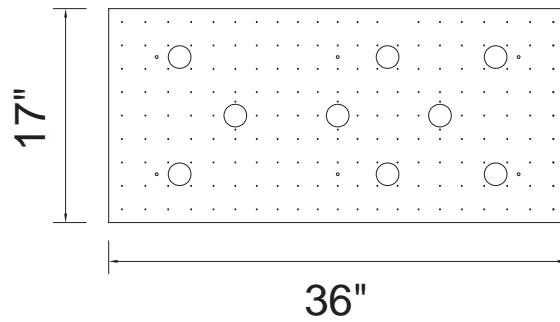

PROJECT: \_\_\_\_\_

FIXTURE TYPE: \_\_\_\_\_

LOCATION: \_\_\_\_\_

CONTACT/PHONE: \_\_\_\_\_

Item	6610C36C-RC
Collection	TWINKLE
Finish	Chrome
Glass	-----
Crystal	Clear
Input	120V AC,60HZ,AC

Shade	-----
Length/Dia.	36"
Width/Ext.	17"
Height	25"
Maximum	-----
Lumens	-----

Light Source	GU10
Bulb Info.	11x35W
Included	-----
Dimmable	Yes
Color	-----
Weight	