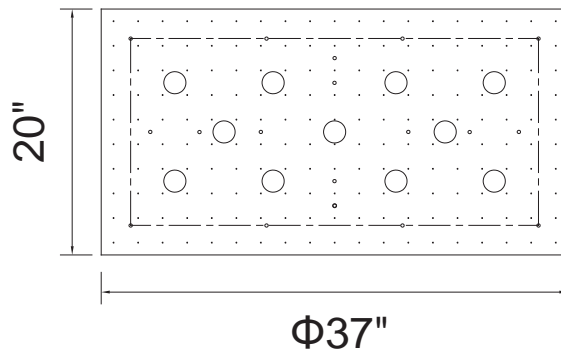

PROJECT: _____
 FIXTURE TYPE: _____
 LOCATION: _____
 CONTACT/PHONE: _____

Item	6611C37C-RC
Collection	TWINKLE
Finish	Chrome
Glass	-----
Crystal	Clear
Input	120V AC,60HZ,AC

Shade	-----
Length/Dia.	37"
Width/Ext.	20"
Height	24"
Maximum	-----
Lumens	-----

Light Source	GU10
Bulb Info.	11x35W
Included	-----
Dimmable	Yes
Color	-----
Weight	