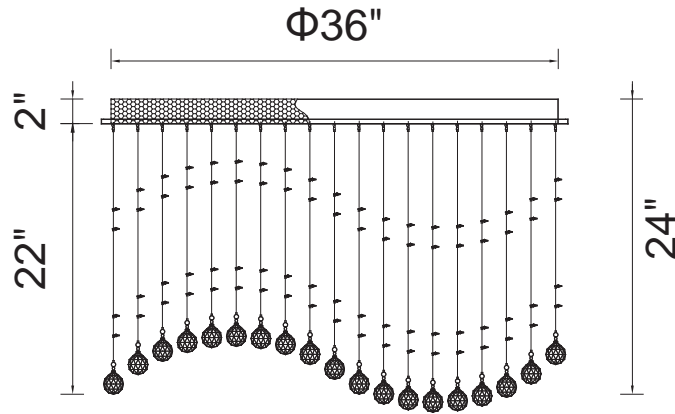

PROJECT: _____
 FIXTURE TYPE: _____
 LOCATION: _____
 CONTACT/PHONE: _____

Item	6611C37C-RC
Collection	TWINKLE
Finish	Chrome
Glass	-----
Crystal	Clear
Input	120V AC,60HZ,AC

Shade	-----
Length/Dia.	37"
Width/Ext.	20"
Height	24"
Maximum	-----
Lumens	-----

Light Source	GU10
Bulb Info.	11x35W
Included	-----
Dimmable	Yes
Color	-----
Weight	