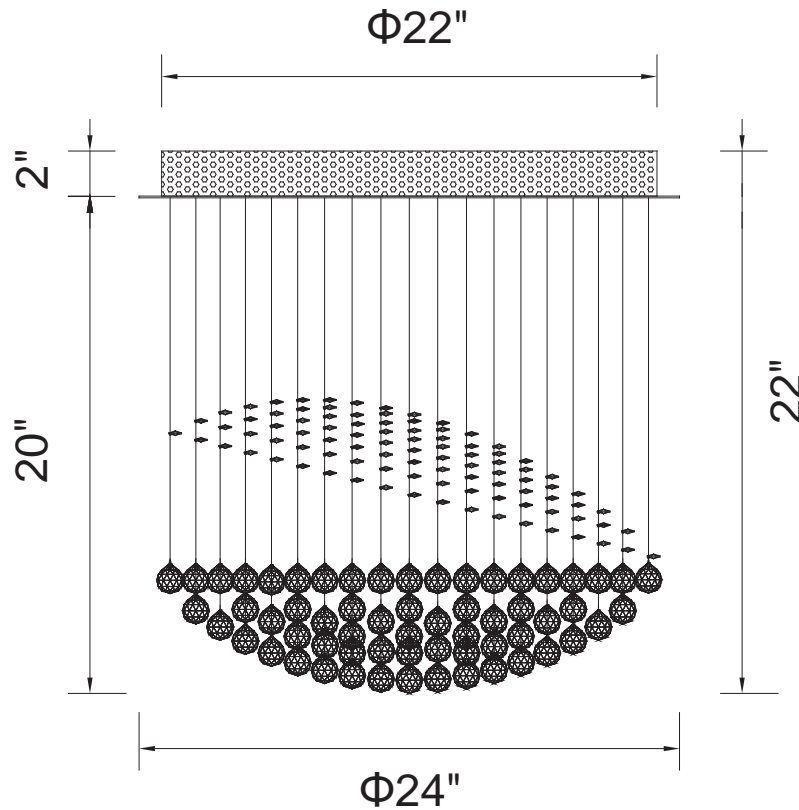

PROJECT: _____

FIXTURE TYPE: _____

LOCATION: _____

CONTACT/PHONE: _____

Item	6612C24C
Collection	TWINKLE
Finish	Chrome
Glass	-----
Crystal	Clear
Input	120V AC,60HZ,AC

Shade	-----
Length/Dia.	24"
Width/Ext.	-----
Height	22"
Maximum	-----
Lumens	-----

Light Source	GU10
Bulb Info.	13x35W
Included	-----
Dimmable	Yes
Color	-----
Weight	