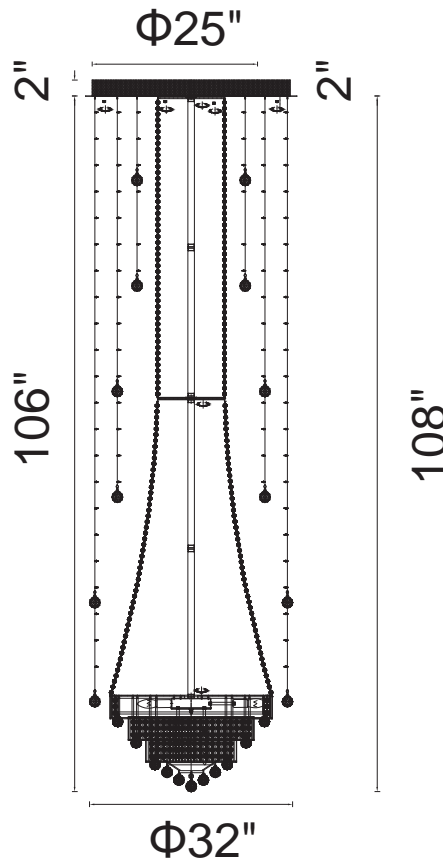

PROJECT: \_\_\_\_\_  
 FIXTURE TYPE: \_\_\_\_\_  
 LOCATION: \_\_\_\_\_  
 CONTACT/PHONE: \_\_\_\_\_

Item	6627C32C
Collection	HALLWAY
Finish	Chrome
Glass	-----
Crystal	Clear
Input	120V AC,60HZ,AC

Shade	-----
Length/Dia.	32"
Width/Ext.	-----
Height	108"
Maximum	-----
Lumens	-----

Light Source	GU10+E12
Bulb Info.	18x35W+14x60W
Included	-----
Dimmable	Yes
Color	-----
Weight	