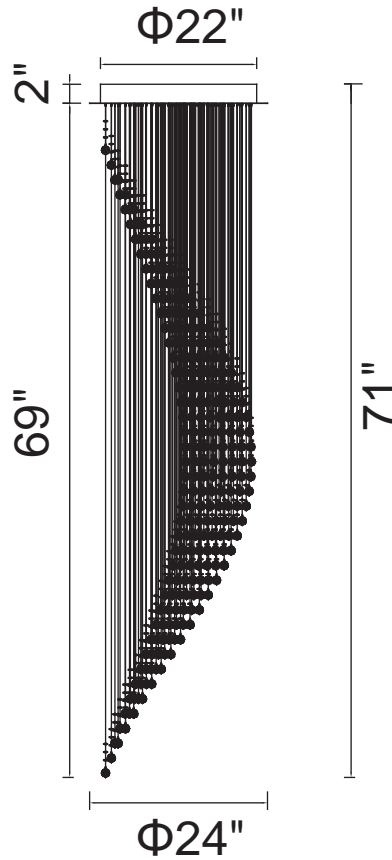

PROJECT: \_\_\_\_\_  
 FIXTURE TYPE: \_\_\_\_\_  
 LOCATION: \_\_\_\_\_  
 CONTACT/PHONE: \_\_\_\_\_

Item	6629C24C
Collection	RIBBON
Finish	Chrome
Glass	-----
Crystal	Clear
Input	120V AC,60HZ,AC

Shade	-----
Length/Dia.	24"
Width/Ext.	-----
Height	71"
Maximum	-----
Lumens	-----

Light Source	GU10
Bulb Info.	8x35W
Included	-----
Dimmable	Yes
Color	-----
Weight	