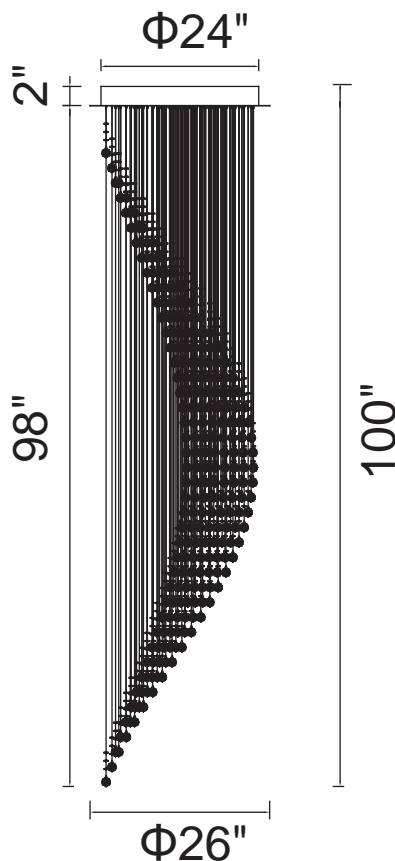

PROJECT: _____
 FIXTURE TYPE: _____
 LOCATION: _____
 CONTACT/PHONE: _____

Item	6629C26C
Collection	RIBBON
Finish	Chrome
Glass	-----
Crystal	Clear
Input	120V AC,60HZ,AC

Shade	-----
Length/Dia.	26"
Width/Ext.	-----
Height	100"
Maximum	-----
Lumens	-----

Light Source	GU10
Bulb Info.	10x35W
Included	-----
Dimmable	Yes
Color	-----
Weight	