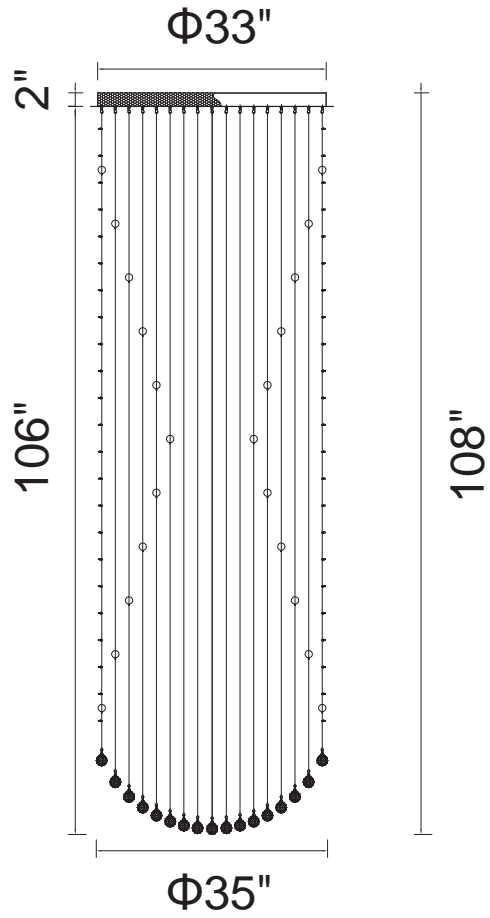

PROJECT: \_\_\_\_\_

FIXTURE TYPE: \_\_\_\_\_

LOCATION: \_\_\_\_\_

CONTACT/PHONE: \_\_\_\_\_

Item	6630C35C
Collection	HALLWAY
Finish	Chrome
Glass	-----
Crystal	Clear
Input	120V AC,60HZ,AC

Shade	-----
Length/Dia.	35"
Width/Ext.	-----
Height	108"
Maximum	-----
Lumens	-----

Light Source	GU10
Bulb Info.	18x35W
Included	-----
Dimmable	Yes
Color	-----
Weight	