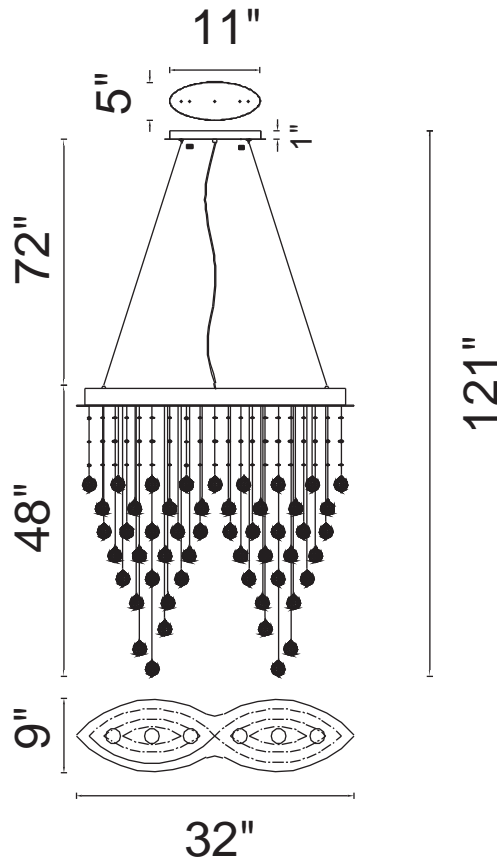

PROJECT: _____
 FIXTURE TYPE: _____
 LOCATION: _____
 CONTACT/PHONE: _____

Item	6640P32C-O
Collection	ROBIN
Finish	Chrome
Glass	-----
Crystal	Clear
Input	120V AC,60HZ,AC

Shade	-----
Length/Dia.	32"
Width/Ext.	9"
Height	48"
Maximum	89"
Lumens	-----

Light Source	GU10
Bulb Info.	6x35W
Included	-----
Dimmable	Yes
Color	-----
Weight	