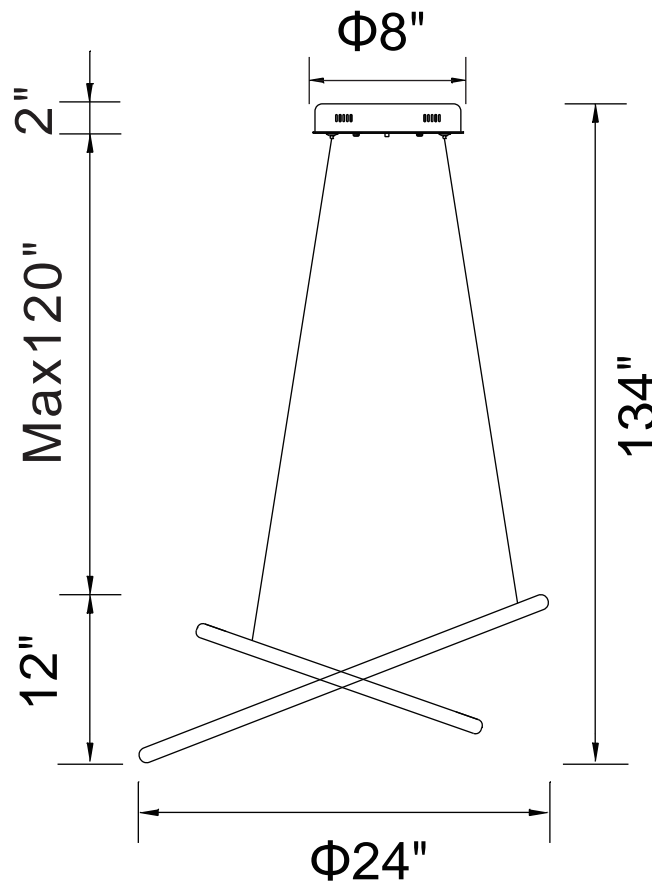

PROJECT: _____

FIXTURE TYPE: _____

LOCATION: _____

CONTACT/PHONE: _____

Item	7112P24-103
Collection	CHALICE
Finish	White
Glass	-----
Crystal	-----
Input	120V AC,60HZ,AC

Shade	-----
Length/Dia.	24"
Width/Ext.	-----
Height	12"
Maximum	134"
Lumens	2128

Light Source	LED
Bulb Info.	30W
Included	-----
Dimmable	Yes
Color	3000K
Weight	