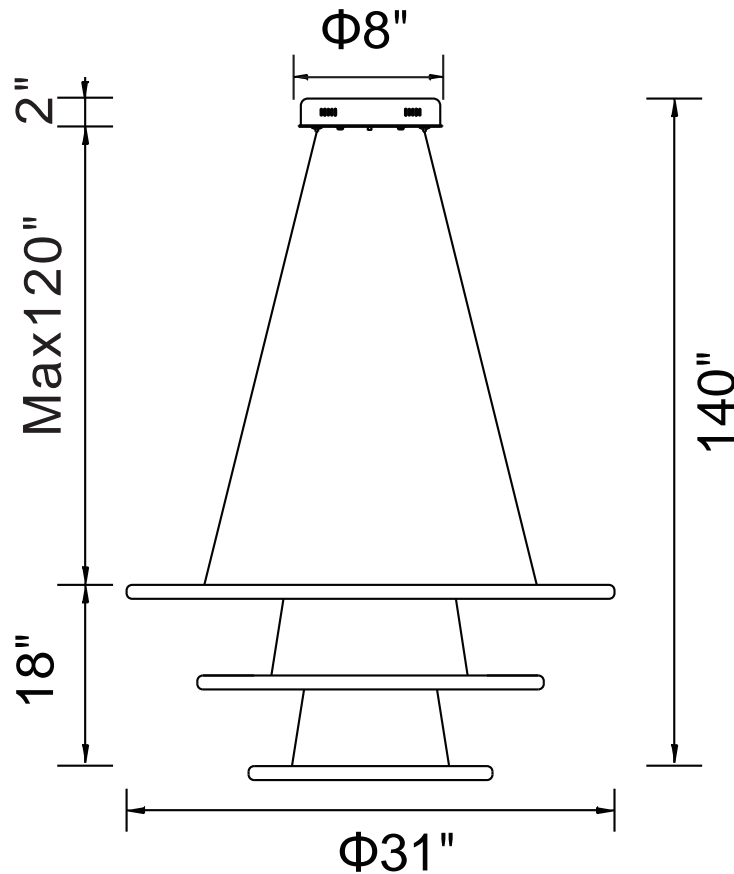

PROJECT: _____

FIXTURE TYPE: _____

LOCATION: _____

CONTACT/PHONE: _____

Item	7112P31-103
Collection	CHALICE
Finish	White
Glass	-----
Crystal	-----
Input	120V AC,60HZ,AC

Shade	-----
Length/Dia.	31"
Width/Ext.	-----
Height	18"
Maximum	140"
Lumens	3578

Light Source	LED
Bulb Info.	54W
Included	-----
Dimmable	Yes
Color	3000K
Weight	