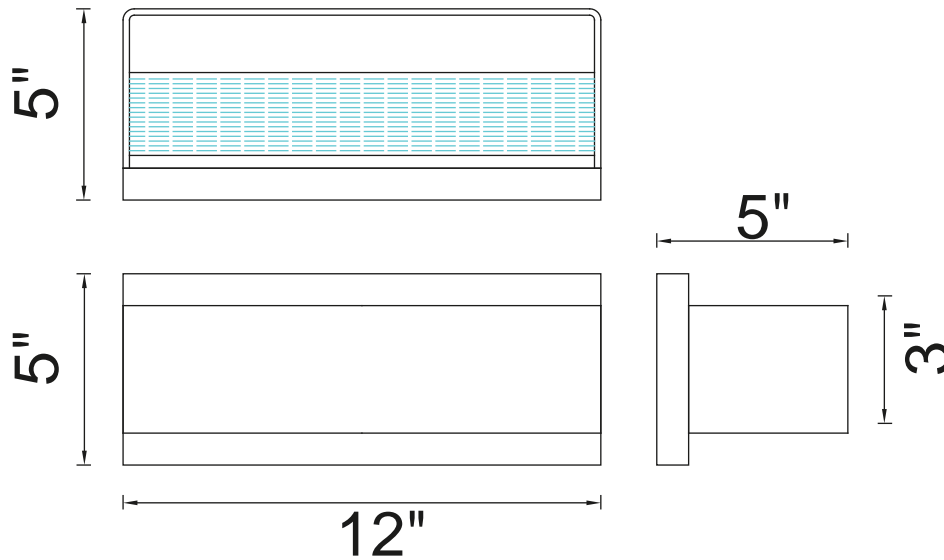

PROJECT: _____
 FIXTURE TYPE: _____
 LOCATION: _____
 CONTACT/PHONE: _____

Item	7146W12-103
Collection	BETHANY
Finish	White
Glass	-----
Crystal	-----
Input	120V AC,60HZ,AC

Shade	-----
Length/Dia.	12"
Width/Ext.	5"
Height	5"
Maximum	-----
Lumens	400

Light Source	LED
Bulb Info.	10W
Included	-----
Dimmable	Yes
Color	3000K
Weight	0.6KG