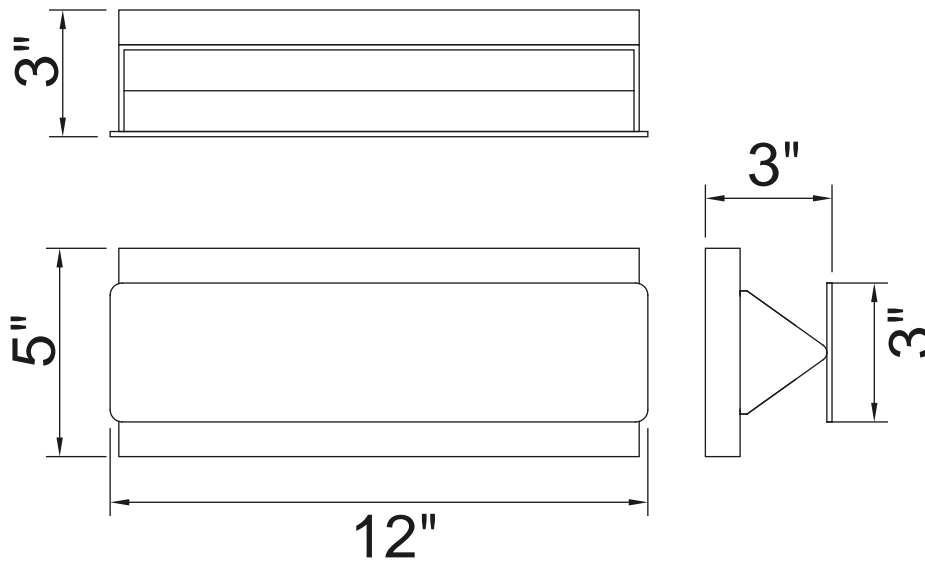

PROJECT: _____
 FIXTURE TYPE: _____
 LOCATION: _____
 CONTACT/PHONE: _____

Item	7147W12-103
Collection	MICHALINA
Finish	White
Glass	-----
Crystal	-----
Input	120V AC,60HZ,AC

Shade	-----
Length/Dia.	12"
Width/Ext.	3"
Height	5"
Maximum	-----
Lumens	400

Light Source	LED
Bulb Info.	10W
Included	-----
Dimmable	Yes
Color	3000K
Weight	0.6KG