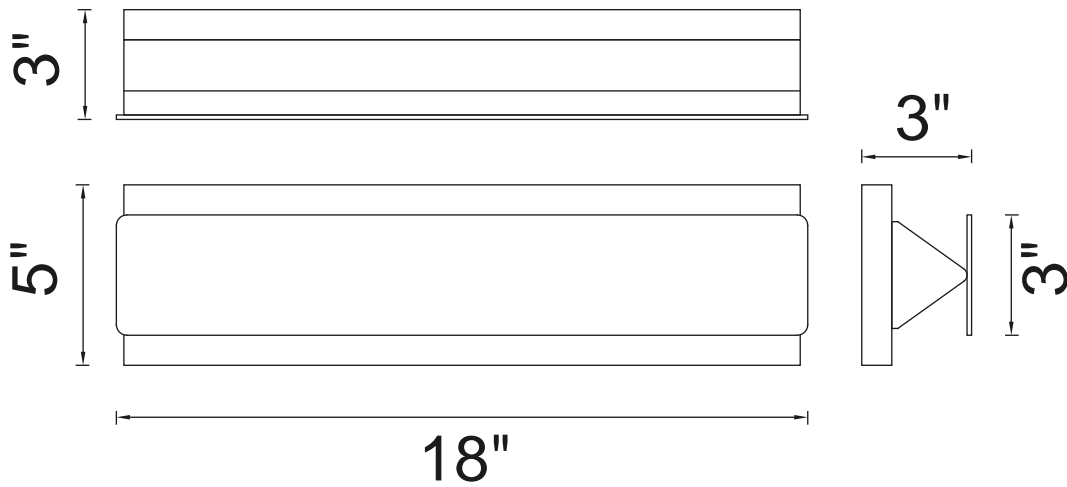

PROJECT: \_\_\_\_\_  
 FIXTURE TYPE: \_\_\_\_\_  
 LOCATION: \_\_\_\_\_  
 CONTACT/PHONE: \_\_\_\_\_

Item	7147W18-103
Collection	MICHALINA
Finish	White
Glass	-----
Crystal	-----
Input	120V AC,60HZ,AC

Shade	-----
Length/Dia.	18"
Width/Ext.	3"
Height	5"
Maximum	-----
Lumens	600

Light Source	LED
Bulb Info.	15W
Included	-----
Dimmable	Yes
Color	3000K
Weight	0.7KG