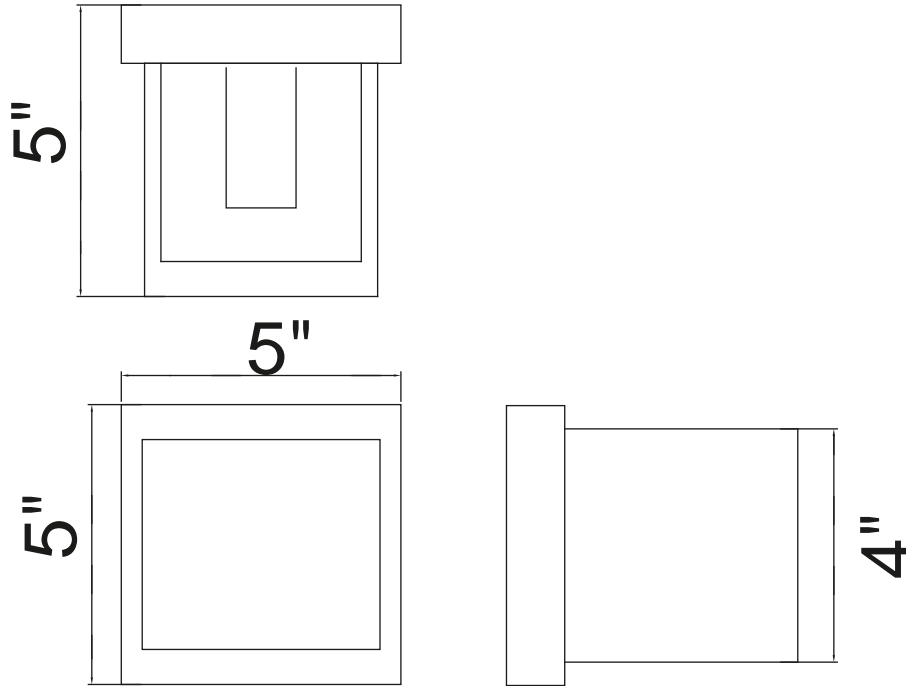

PROJECT: _____
 FIXTURE TYPE: _____
 LOCATION: _____
 CONTACT/PHONE: _____

Item	7148W4-103-S
Collection	LILLIANA
Finish	Black
Glass	-----
Crystal	-----
Input	120V AC,60HZ,AC

Shade	-----
Length/Dia.	5"
Width/Ext.	5"
Height	5"
Maximum	-----
Lumens	400

Light Source	LED
Bulb Info.	10W
Included	-----
Dimmable	Yes
Color	3000K
Weight	0.5KG