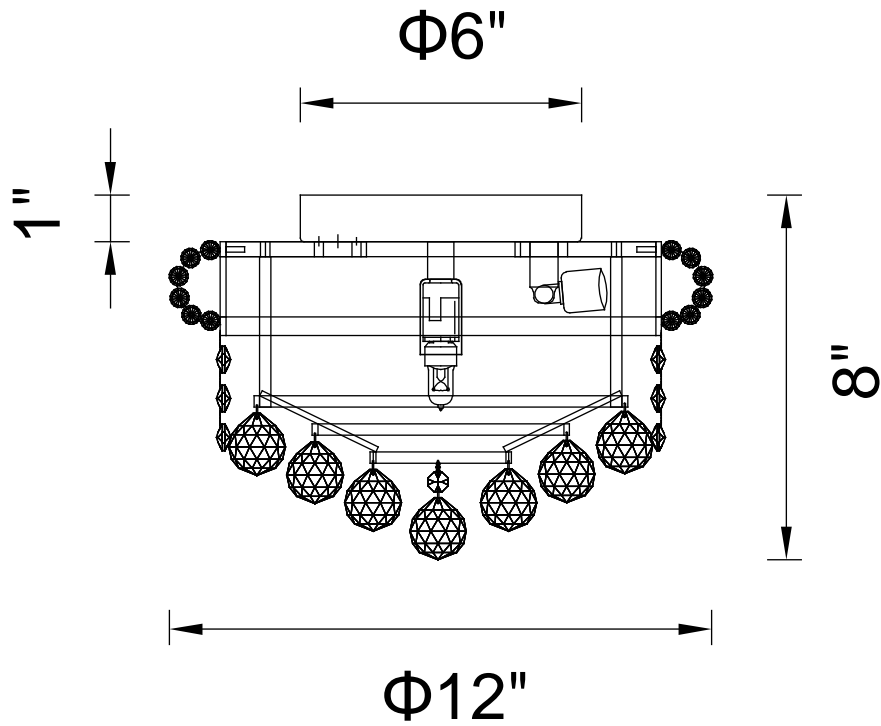

CWI LIGHTING

BRIGHTER LIVING. SIMPLIFIED.

PROJECT: _____

FIXTURE TYPE: _____

LOCATION: _____

CONTACT/PHONE: _____

Item	8001C12G
Collection	EMPIRE
Finish	Gold
Glass	-----
Crystal	Clear
Input	120V AC,60HZ,AC

Shade	-----
Length/Dia.	12"
Width/Ext.	-----
Height	8"
Maximum	-----
Lumens	-----

Light Source	E12
Bulb Info.	3x60W
Included	-----
Dimmable	No
Color	-----
Weight	