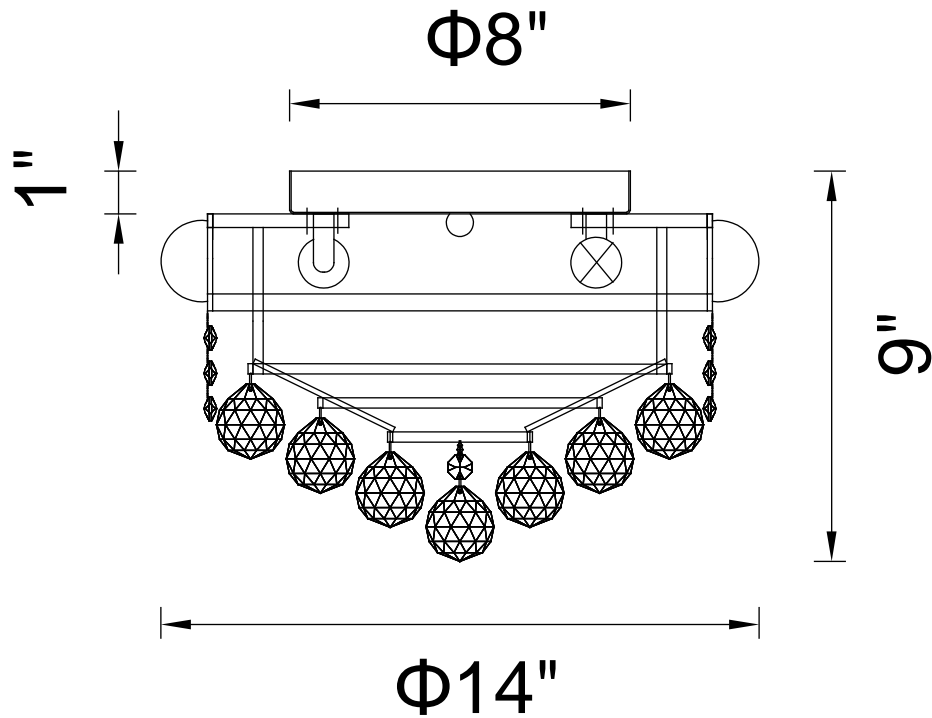

CWI LIGHTING

BRIGHTER LIVING. SIMPLIFIED.

PROJECT: _____

FIXTURE TYPE: _____

LOCATION: _____

CONTACT/PHONE: _____

Item	8001C14C
Collection	KINGDOM
Finish	Chrome
Glass	-----
Crystal	Clear
Input	120V AC,60HZ,AC

Shade	-----
Length/Dia.	14"
Width/Ext.	-----
Height	9"
Maximum	-----
Lumens	-----

Light Source	E12
Bulb Info.	4x60W
Included	-----
Dimmable	No
Color	-----
Weight	