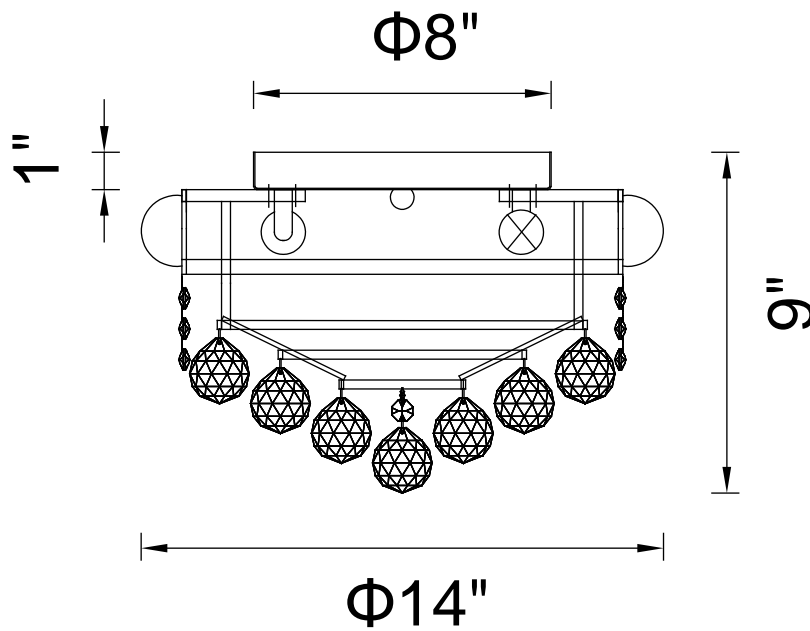

PROJECT: \_\_\_\_\_

FIXTURE TYPE: \_\_\_\_\_

LOCATION: \_\_\_\_\_

CONTACT/PHONE: \_\_\_\_\_

Item	8001C14G
Collection	KINGDOM
Finish	Gold
Glass	-----
Crystal	Clear
Input	120V AC,60HZ,AC

Shade	-----
Length/Dia.	14"
Width/Ext.	-----
Height	9"
Maximum	-----
Lumens	-----

Light Source	E12
Bulb Info.	4x60W
Included	-----
Dimmable	Yes
Color	-----
Weight	