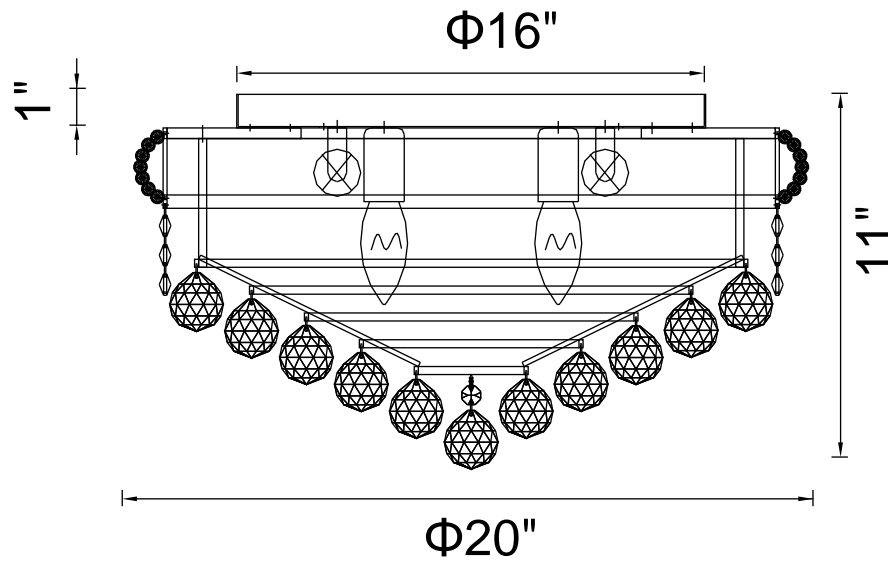

PROJECT: _____

FIXTURE TYPE: _____

LOCATION: _____

CONTACT/PHONE: _____

Item	8001C20G
Collection	KINGDOM
Finish	Gold
Glass	-----
Crystal	Clear
Input	120V AC,60HZ,AC

Shade	-----
Length/Dia.	20"
Width/Ext.	-----
Height	11"
Maximum	-----
Lumens	-----

Light Source	E12
Bulb Info.	8x60W
Included	-----
Dimmable	Yes
Color	-----
Weight	