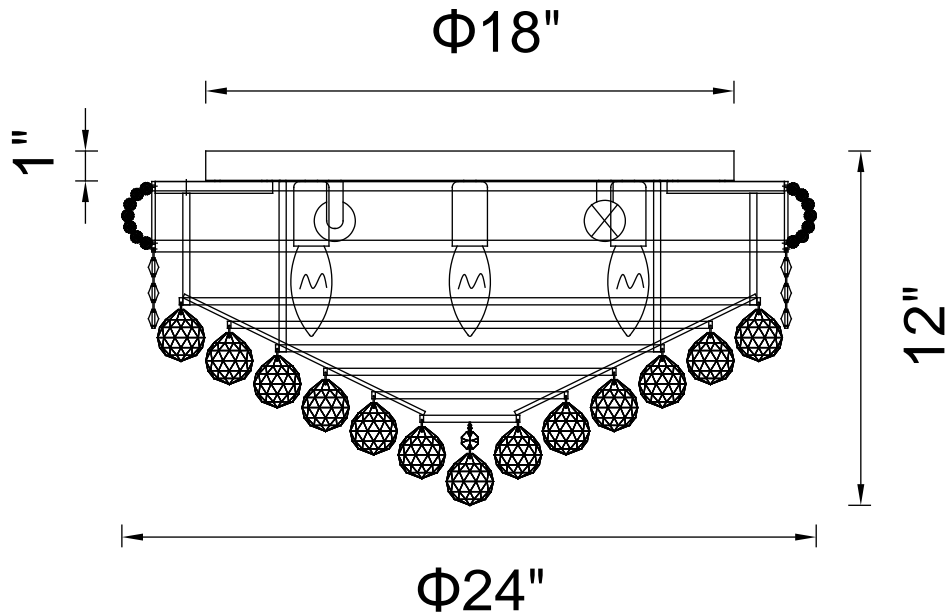

CWI LIGHTING

BRIGHTER LIVING. SIMPLIFIED.

PROJECT: _____

FIXTURE TYPE: _____

LOCATION: _____

CONTACT/PHONE: _____

Item	8001C24C
Collection	KINGDOM
Finish	Chrome
Glass	-----
Crystal	Clear
Input	120V AC,60HZ,AC

Shade	-----
Length/Dia.	24"
Width/Ext.	-----
Height	12"
Maximum	-----
Lumens	-----

Light Source	E12
Bulb Info.	13x60W
Included	-----
Dimmable	No
Color	-----
Weight	