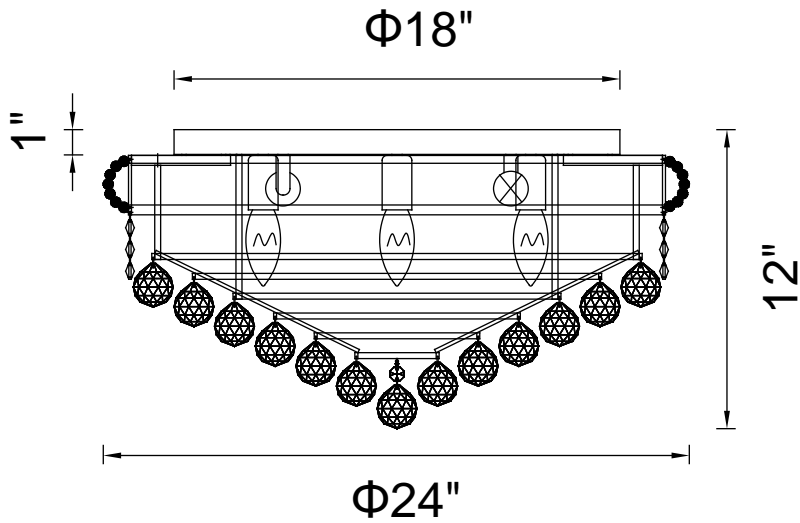

PROJECT: _____

FIXTURE TYPE: _____

LOCATION: _____

CONTACT/PHONE: _____

Item	8001C24G
Collection	KINGDOM
Finish	Gold
Glass	-----
Crystal	Clear
Input	120V AC,60HZ,AC

Shade	-----
Length/Dia.	24"
Width/Ext.	-----
Height	12"
Maximum	-----
Lumens	-----

Light Source	E12
Bulb Info.	13x60W
Included	-----
Dimmable	Yes
Color	-----
Weight	