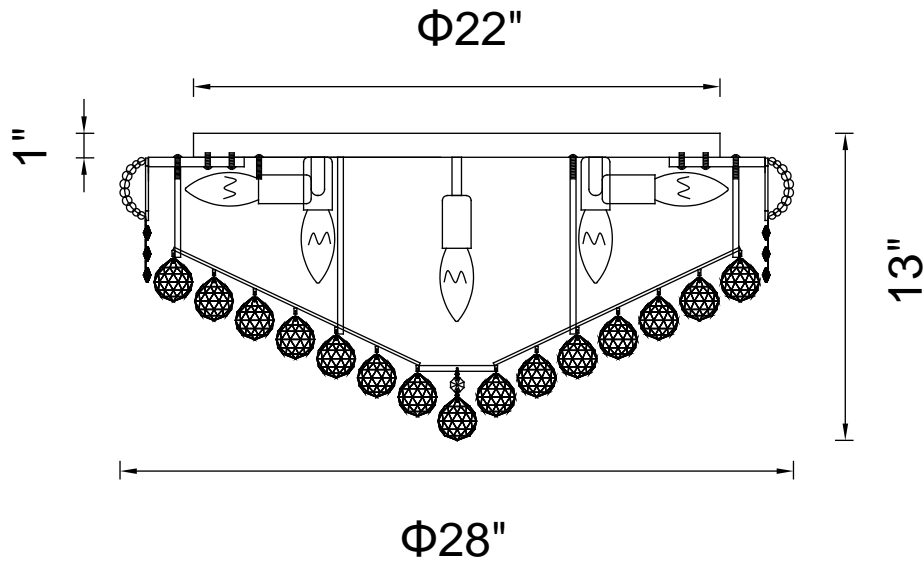

PROJECT: _____

FIXTURE TYPE: _____

LOCATION: _____

CONTACT/PHONE: _____

Item	8001C28G
Collection	EMPIRE
Finish	Gold
Glass	-----
Crystal	Clear
Input	120V AC,60HZ,AC

Shade	-----
Length/Dia.	28"
Width/Ext.	-----
Height	13"
Maximum	-----
Lumens	-----

Light Source	E12
Bulb Info.	15x60W
Included	-----
Dimmable	Yes
Color	-----
Weight	