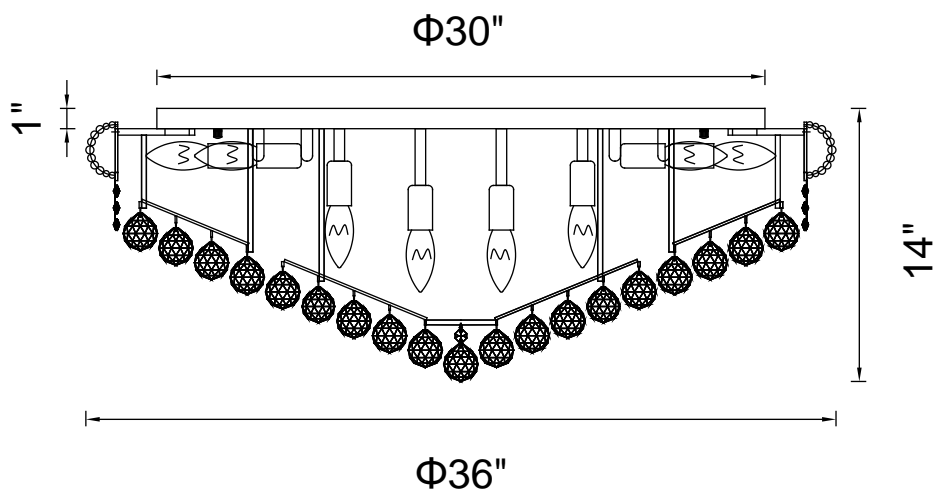

PROJECT: _____

FIXTURE TYPE: _____

LOCATION: _____

CONTACT/PHONE: _____

Item	8001C36C
Collection	EMPIRE
Finish	Chrome
Glass	-----
Crystal	Clear
Input	120V AC,60HZ,AC

Shade	-----
Length/Dia.	36"
Width/Ext.	-----
Height	14"
Maximum	-----
Lumens	-----

Light Source	E12
Bulb Info.	20x60W
Included	-----
Dimmable	Yes
Color	-----
Weight	