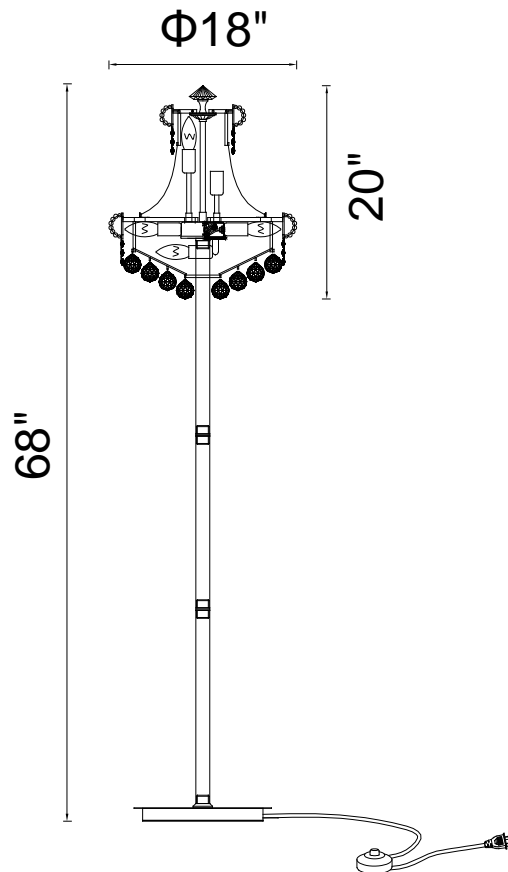

PROJECT: _____

FIXTURE TYPE: _____

LOCATION: _____

CONTACT/PHONE: _____

Item	8001F18G
Collection	KINGDOM
Finish	Gold
Glass	-----
Crystal	Clear
Input	120V AC,60HZ,AC

Shade	-----
Length/Dia.	18"
Width/Ext.	-----
Height	20"
Maximum	68"
Lumens	-----

Light Source	E12
Bulb Info.	8x60W
Included	-----
Dimmable	Yes
Color	-----
Weight	