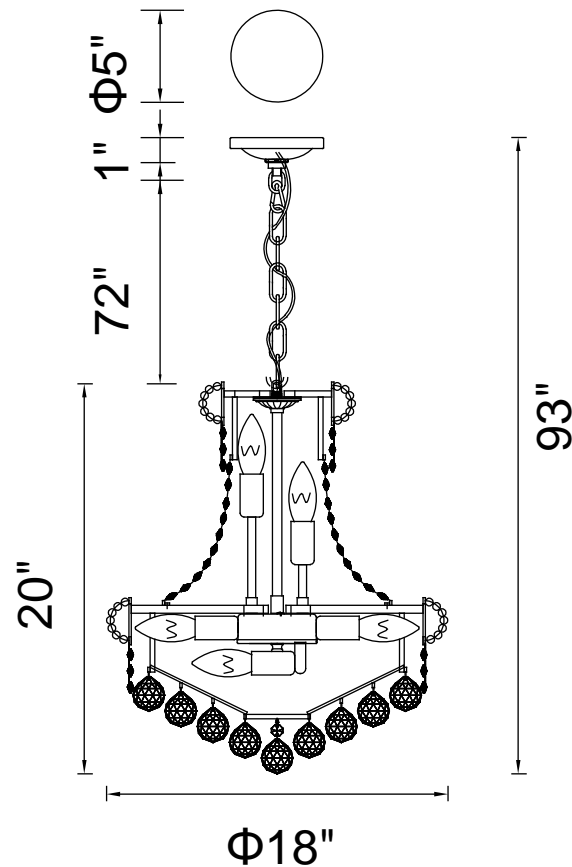

PROJECT: \_\_\_\_\_

FIXTURE TYPE: \_\_\_\_\_

LOCATION: \_\_\_\_\_

CONTACT/PHONE: \_\_\_\_\_

Item	8001P18G
Collection	EMPIRE
Finish	Gold
Glass	-----
Crystal	Clear
Input	120V AC,60HZ,AC

Shade	-----
Length/Dia.	18"
Width/Ext.	-----
Height	20"
Maximum	93"
Lumens	-----

Light Source	E12
Bulb Info.	8x60W
Included	-----
Dimmable	Yes
Color	-----
Weight	