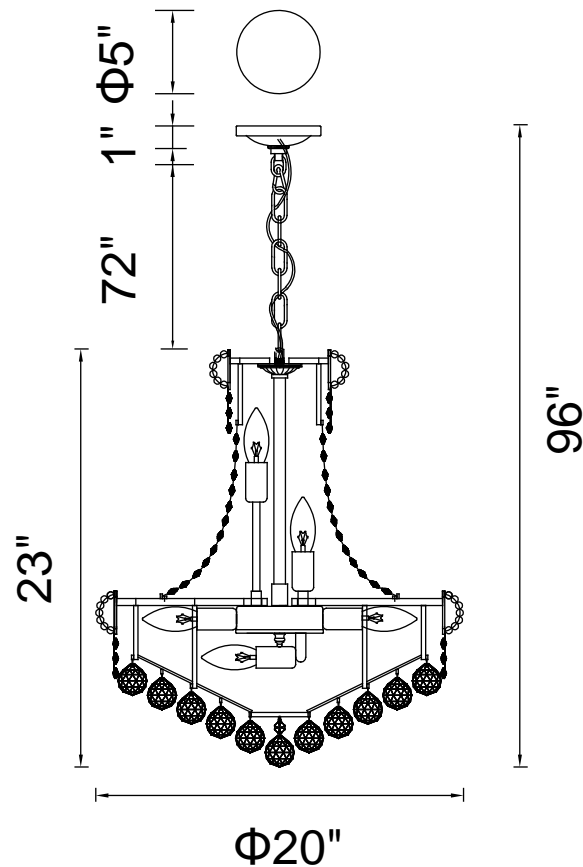

PROJECT: _____

FIXTURE TYPE: _____

LOCATION: _____

CONTACT/PHONE: _____

Item	8001P20C
Collection	EMPIRE
Finish	Chrome
Glass	-----
Crystal	Clear
Input	120V AC,60HZ,AC

Shade	-----
Length/Dia.	20"
Width/Ext.	-----
Height	23"
Maximum	96"
Lumens	-----

Light Source	E12
Bulb Info.	14x60W
Included	-----
Dimmable	Yes
Color	-----
Weight	