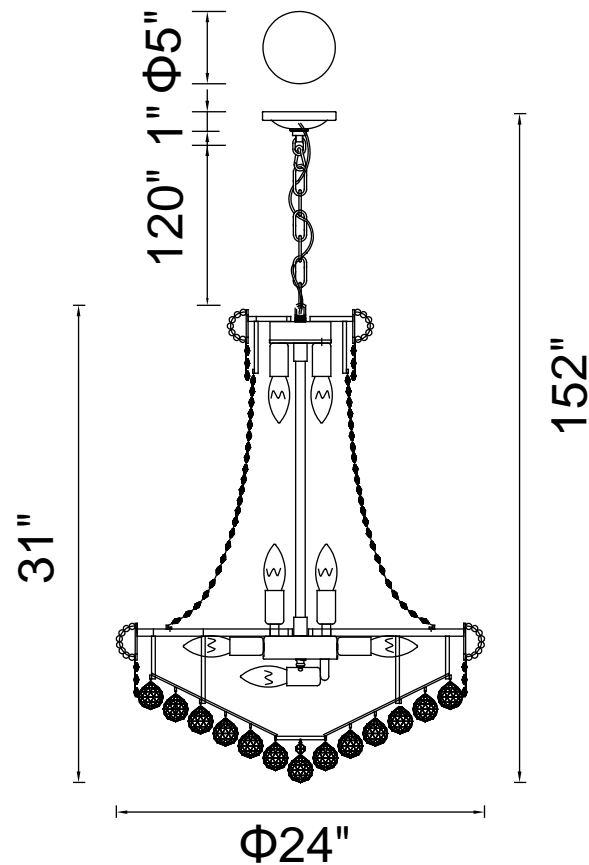

PROJECT: _____

FIXTURE TYPE: _____

LOCATION: _____

CONTACT/PHONE: _____

Item	8001P24C
Collection	EMPIRE
Finish	Chrome
Glass	-----
Crystal	Clear
Input	120V AC,60HZ,AC

Shade	-----
Length/Dia.	24"
Width/Ext.	-----
Height	31"
Maximum	152"
Lumens	-----

Light Source	E12
Bulb Info.	17x60W
Included	-----
Dimmable	Yes
Color	-----
Weight	