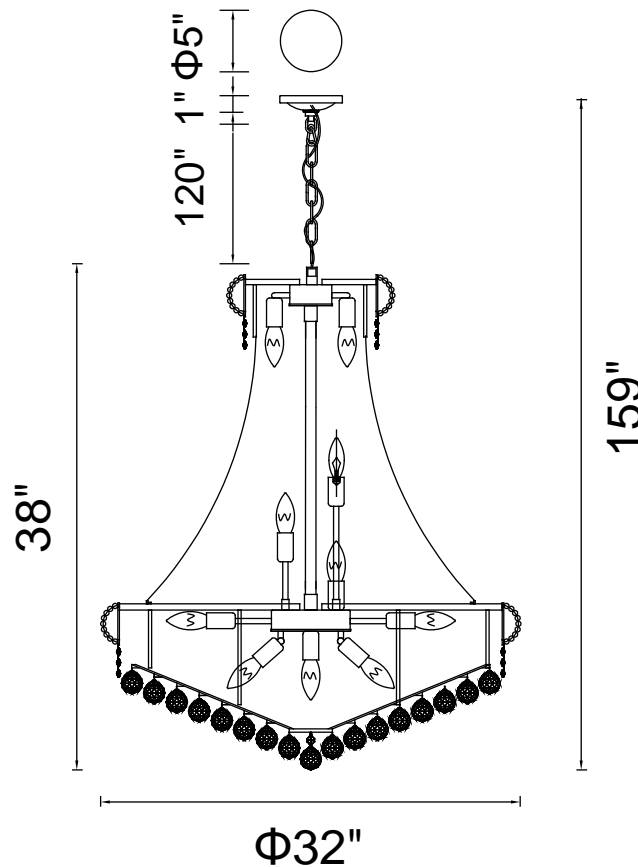

PROJECT: \_\_\_\_\_

FIXTURE TYPE: \_\_\_\_\_

LOCATION: \_\_\_\_\_

CONTACT/PHONE: \_\_\_\_\_

Item	8001P32G
Collection	EMPIRE
Finish	Gold
Glass	-----
Crystal	Clear
Input	120V AC,60HZ,AC

Shade	-----
Length/Dia.	32"
Width/Ext.	-----
Height	38"
Maximum	159"
Lumens	-----

Light Source	E12
Bulb Info.	19x60W
Included	-----
Dimmable	Yes
Color	-----
Weight	