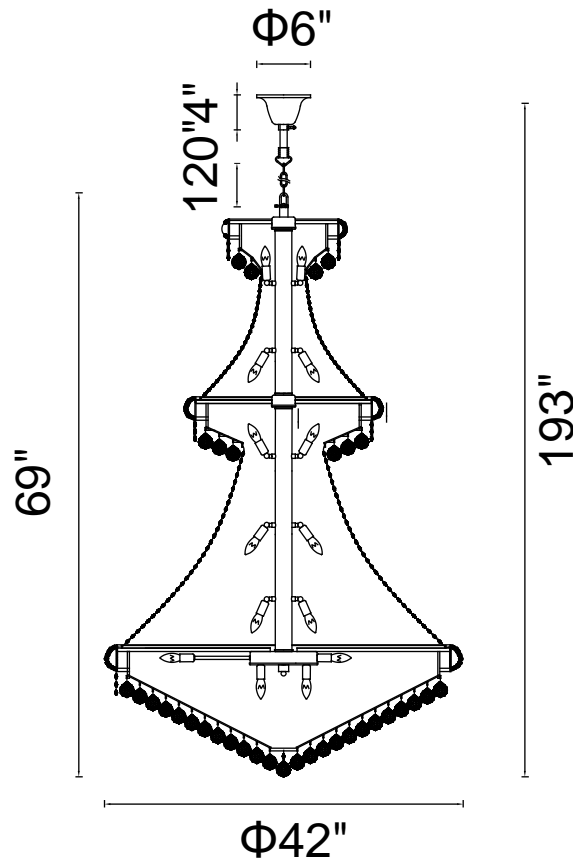

PROJECT: \_\_\_\_\_

FIXTURE TYPE: \_\_\_\_\_

LOCATION: \_\_\_\_\_

CONTACT/PHONE: \_\_\_\_\_

Item	8001P42C
Collection	EMPIRE
Finish	Chrome
Glass	-----
Crystal	Clear
Input	120V AC,60HZ,AC

Shade	-----
Length/Dia.	42"
Width/Ext.	-----
Height	69"
Maximum	193"
Lumens	-----

Light Source	E12
Bulb Info.	38x60W
Included	-----
Dimmable	Yes
Color	-----
Weight	