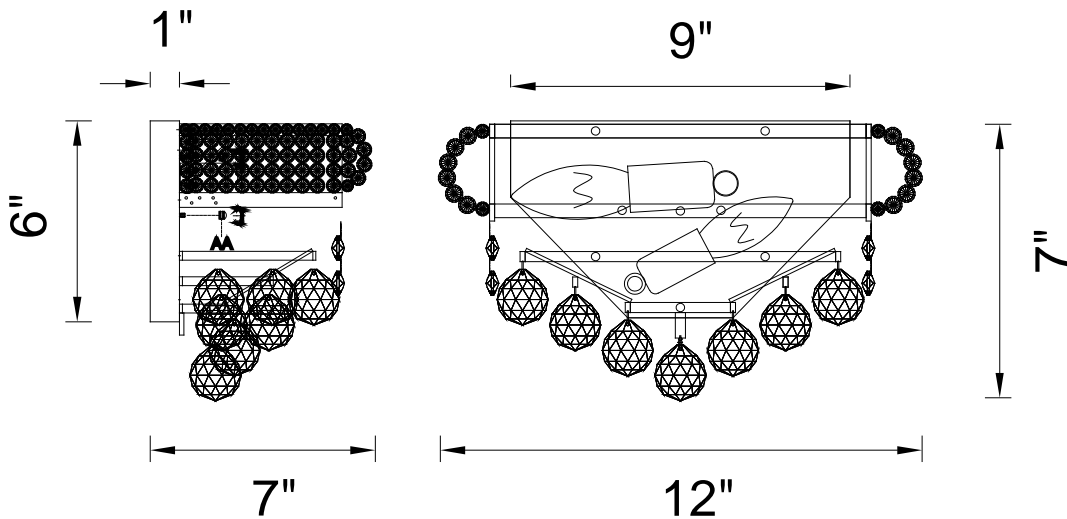

PROJECT: _____

FIXTURE TYPE: _____

LOCATION: _____

CONTACT/PHONE: _____

Item	8001W12C-A
Collection	KINGDOM
Finish	Chrome
Glass	-----
Crystal	Clear
Input	120V AC,60HZ,AC

Shade	-----
Length/Dia.	12"
Width/Ext.	7"
Height	7"
Maximum	-----
Lumens	-----

Light Source	E12
Bulb Info.	2x60W
Included	-----
Dimmable	Yes
Color	-----
Weight	