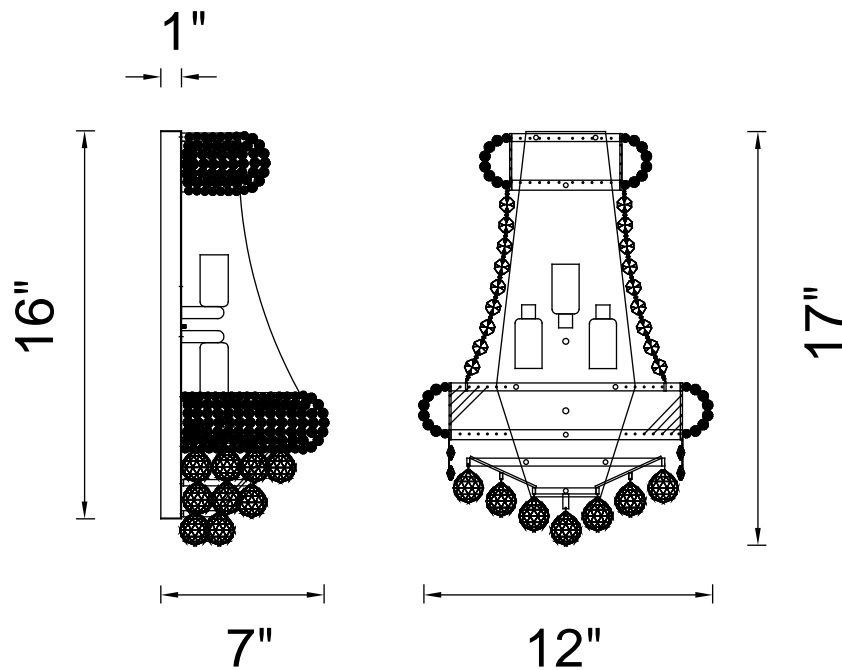

PROJECT: _____

FIXTURE TYPE: _____

LOCATION: _____

CONTACT/PHONE: _____

Item	8001W12C-B
Collection	KINGDOM
Finish	Chrome
Glass	-----
Crystal	Clear
Input	120V AC,60HZ,AC

Shade	-----
Length/Dia.	12"
Width/Ext.	7"
Height	17"
Maximum	-----
Lumens	-----

Light Source	E12
Bulb Info.	3x60W
Included	-----
Dimmable	Yes
Color	-----
Weight	