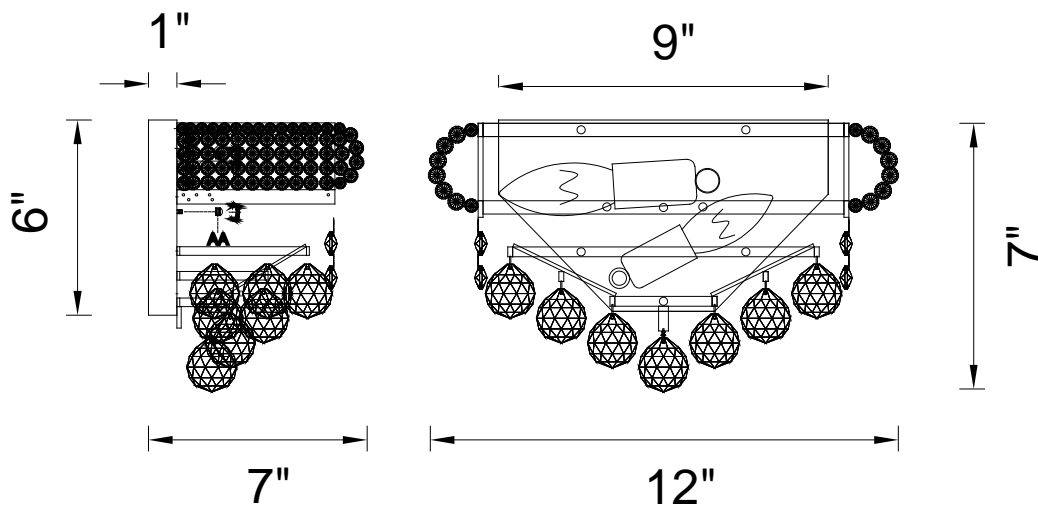

PROJECT: \_\_\_\_\_

FIXTURE TYPE: \_\_\_\_\_

LOCATION: \_\_\_\_\_

CONTACT/PHONE: \_\_\_\_\_

Item	8001W12G-A
Collection	KINGDOM
Finish	Gold
Glass	-----
Crystal	Clear
Input	120V AC,60HZ,AC

Shade	-----
Length/Dia.	12"
Width/Ext.	7"
Height	7"
Maximum	-----
Lumens	-----

Light Source	E12
Bulb Info.	2x60W
Included	-----
Dimmable	Yes
Color	-----
Weight	