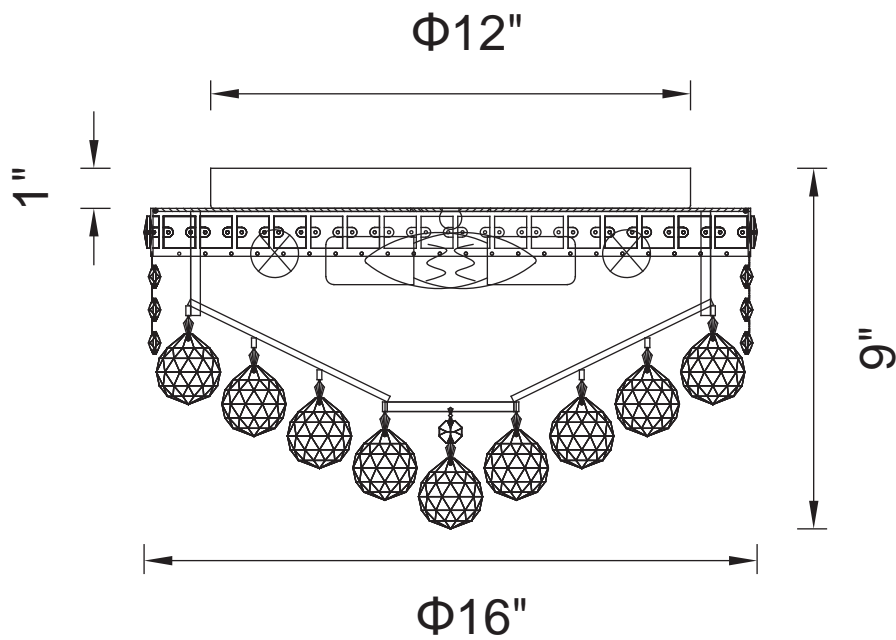

PROJECT: \_\_\_\_\_

FIXTURE TYPE: \_\_\_\_\_

LOCATION: \_\_\_\_\_

CONTACT/PHONE: \_\_\_\_\_

Item	8002C16C
Collection	LUMIYesUS
Finish	Chrome
Glass	-----
Crystal	Clear
Input	120V AC,60HZ,AC

Shade	-----
Length/Dia.	16"
Width/Ext.	-----
Height	9"
Maximum	-----
Lumens	-----

Light Source	E12
Bulb Info.	5x60W
Included	-----
Dimmable	Yes
Color	-----
Weight	