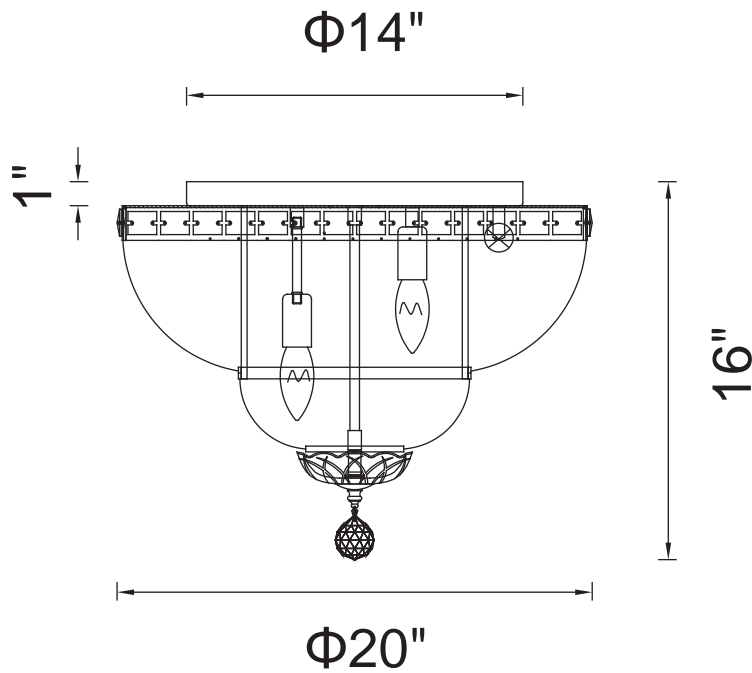

PROJECT: \_\_\_\_\_

FIXTURE TYPE: \_\_\_\_\_

LOCATION: \_\_\_\_\_

CONTACT/PHONE: \_\_\_\_\_

Item	8003C20C
Collection	STEFANIA
Finish	Chrome
Glass	-----
Crystal	Clear
Input	120V AC,60HZ,AC

Shade	-----
Length/Dia.	20"
Width/Ext.	-----
Height	16"
Maximum	-----
Lumens	-----

Light Source	E12
Bulb Info.	8x60W
Included	-----
Dimmable	Yes
Color	-----
Weight	