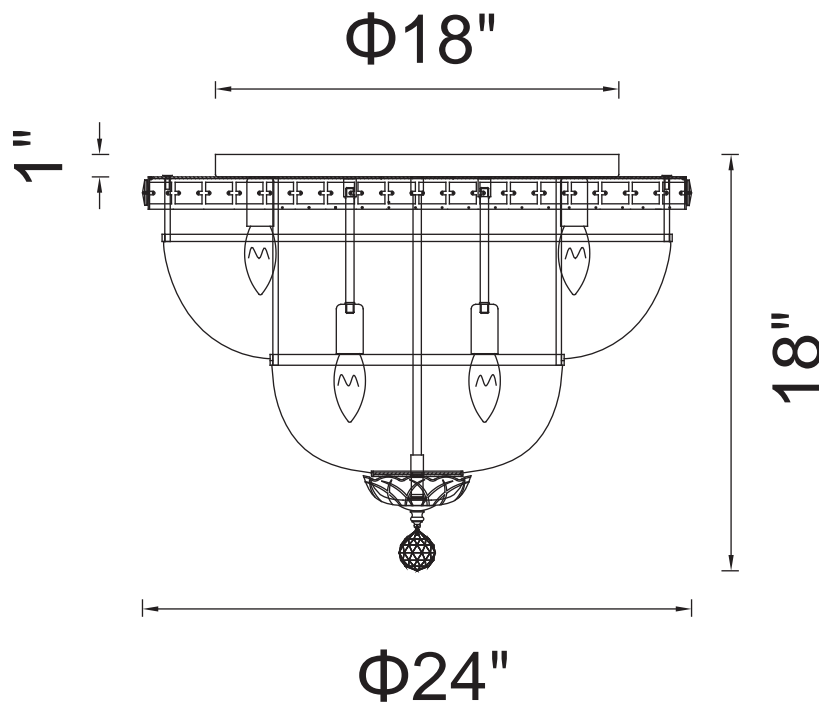

PROJECT: _____

FIXTURE TYPE: _____

LOCATION: _____

CONTACT/PHONE: _____

Item	8003C24C
Collection	STEFANIA
Finish	Chrome
Glass	-----
Crystal	Clear
Input	120V AC,60HZ,AC

Shade	-----
Length/Dia.	24"
Width/Ext.	-----
Height	18"
Maximum	-----
Lumens	-----

Light Source	E12
Bulb Info.	9x60W
Included	-----
Dimmable	Yes
Color	-----
Weight	