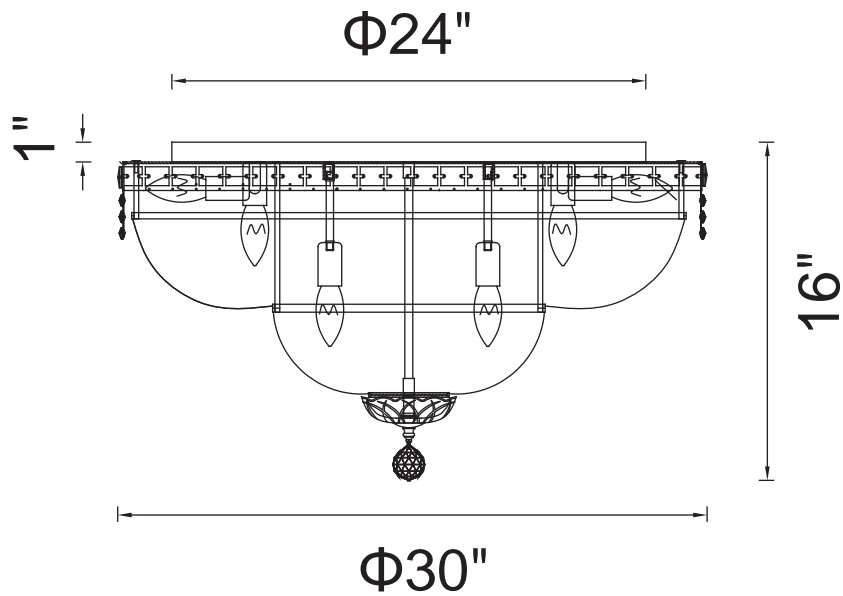

PROJECT: _____

FIXTURE TYPE: _____

LOCATION: _____

CONTACT/PHONE: _____

Item	8003C30C
Collection	STEFANIA
Finish	Chrome
Glass	-----
Crystal	Clear
Input	120V AC,60HZ,AC

Shade	-----
Length/Dia.	30"
Width/Ext.	-----
Height	16"
Maximum	-----
Lumens	-----

Light Source	E12
Bulb Info.	16x60W
Included	-----
Dimmable	Yes
Color	-----
Weight	