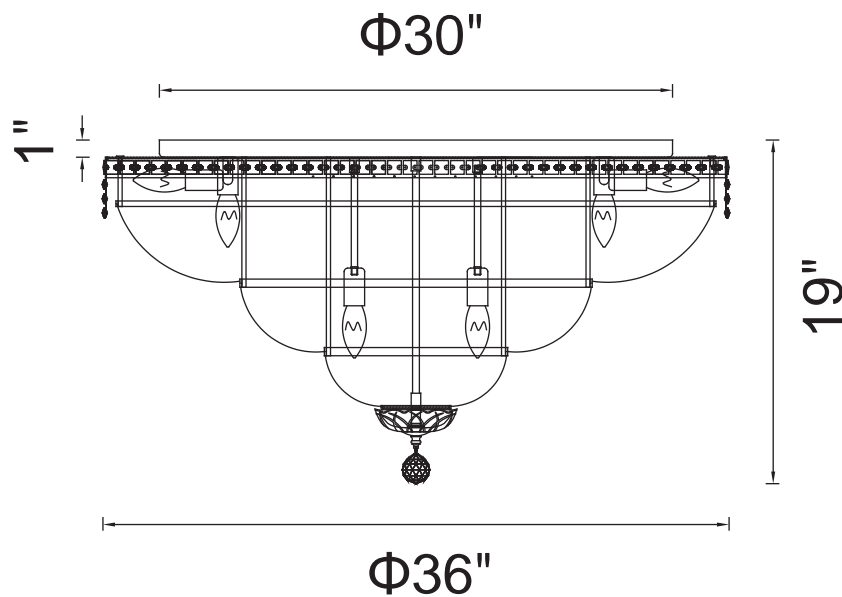

PROJECT: _____

FIXTURE TYPE: _____

LOCATION: _____

CONTACT/PHONE: _____

Item	8003C36C
Collection	STEFANIA
Finish	Chrome
Glass	-----
Crystal	Clear
Input	120V AC,60HZ,AC

Shade	-----
Length/Dia.	36"
Width/Ext.	-----
Height	19"
Maximum	-----
Lumens	-----

Light Source	E12
Bulb Info.	21x60W
Included	-----
Dimmable	Yes
Color	-----
Weight	