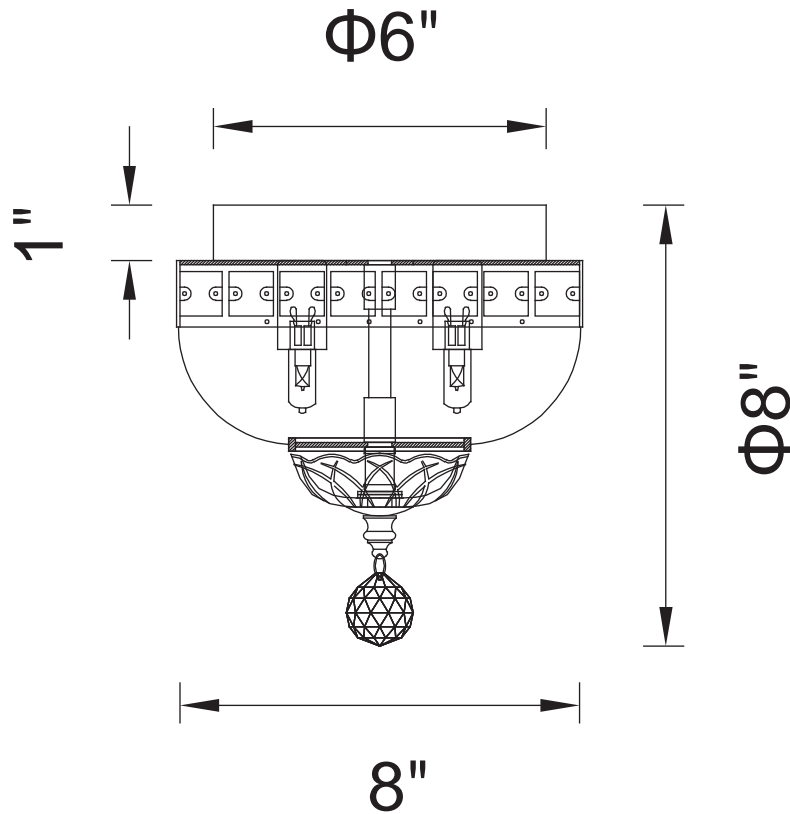

PROJECT: _____

FIXTURE TYPE: _____

LOCATION: _____

CONTACT/PHONE: _____

Item	8003C8C
Collection	STEFANIA
Finish	Chrome
Glass	-----
Crystal	Clear
Input	120V AC,60HZ,AC

Shade	-----
Length/Dia.	8"
Width/Ext.	-----
Height	8"
Maximum	-----
Lumens	-----

Light Source	G9
Bulb Info.	2x40W
Included	-----
Dimmable	Yes
Color	-----
Weight	