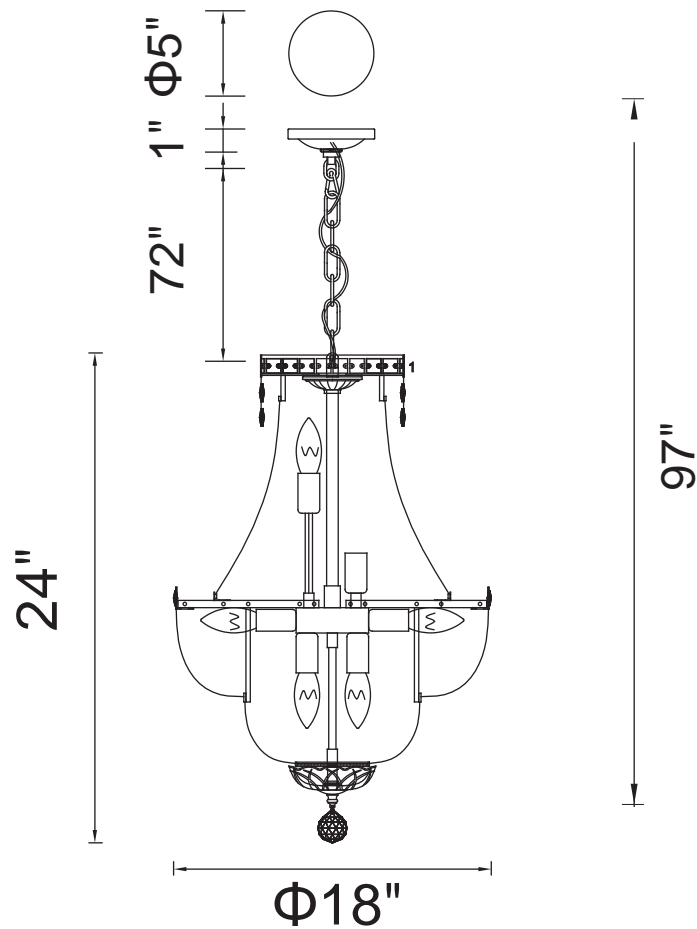

PROJECT: _____

FIXTURE TYPE: _____

LOCATION: _____

CONTACT/PHONE: _____

Item	8003P18C
Collection	STEFANIA
Finish	Chrome
Glass	-----
Crystal	Clear
Input	120V AC,60HZ,AC

Shade	-----
Length/Dia.	18"
Width/Ext.	-----
Height	24"
Maximum	97"
Lumens	-----

Light Source	E12
Bulb Info.	8x60W
Included	-----
Dimmable	Yes
Color	-----
Weight	