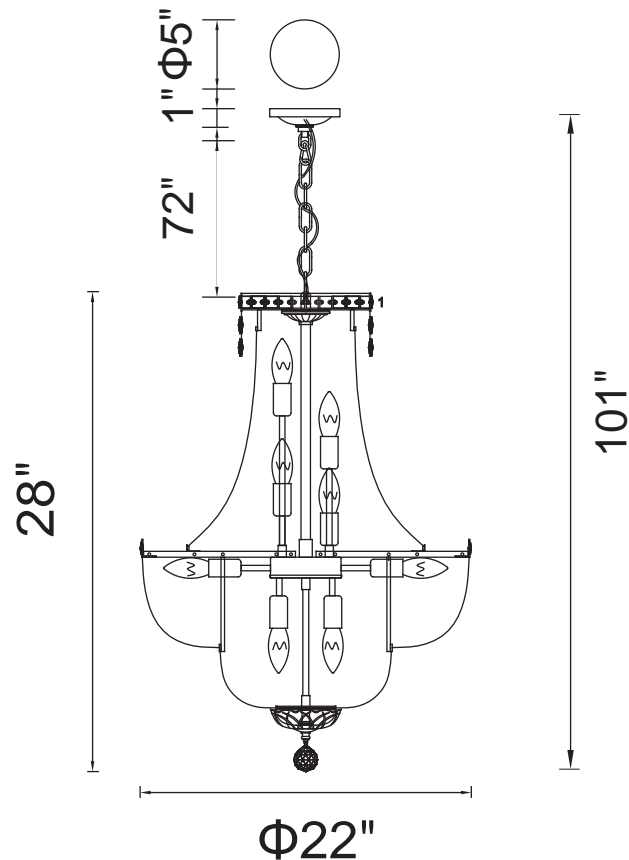

PROJECT: \_\_\_\_\_

FIXTURE TYPE: \_\_\_\_\_

LOCATION: \_\_\_\_\_

CONTACT/PHONE: \_\_\_\_\_

|            |                 |
|------------|-----------------|
| Item       | 8003P22C        |
| Collection | STEFANIA        |
| Finish     | Chrome          |
| Glass      | -----           |
| Crystal    | Clear           |
| Input      | 120V AC,60HZ,AC |

|             |       |
|-------------|-------|
| Shade       | ----- |
| Length/Dia. | 22"   |
| Width/Ext.  | ----- |
| Height      | 28"   |
| Maximum     | 101"  |
| Lumens      | ----- |

|              |        |
|--------------|--------|
| Light Source | E12    |
| Bulb Info.   | 13x60W |
| Included     | -----  |
| Dimmable     | Yes    |
| Color        | -----  |
| Weight       |        |