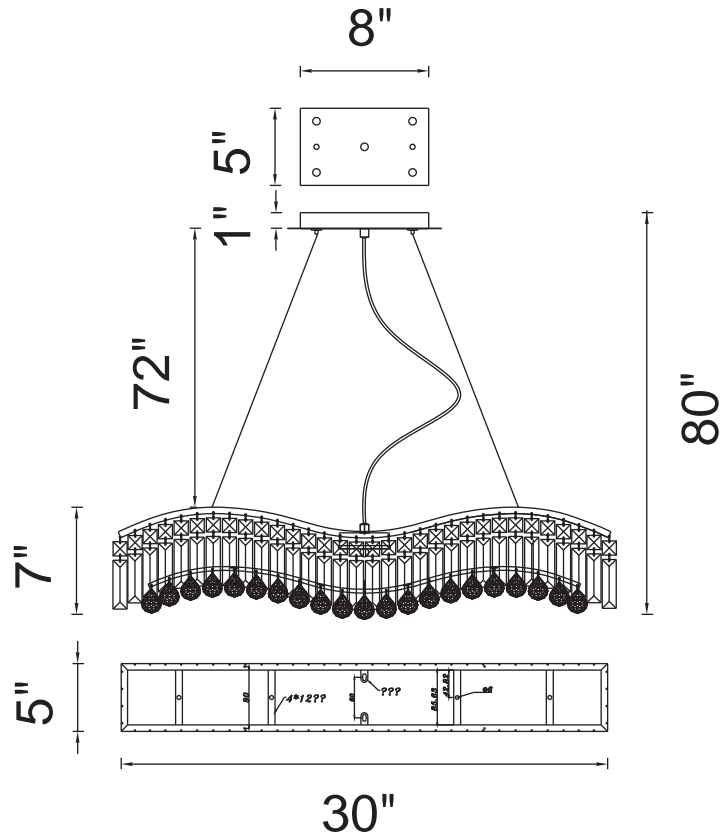

PROJECT: _____

FIXTURE TYPE: _____

LOCATION: _____

CONTACT/PHONE: _____

Item	8004P30C-A
Collection	GLAMOROUS
Finish	Chrome
Glass	-----
Crystal	Clear
Input	120V AC,60HZ,AC

Shade	-----
Length/Dia.	30"
Width/Ext.	5"
Height	7"
Maximum	80"
Lumens	-----

Light Source	E12
Bulb Info.	5x60W
Included	-----
Dimmable	Yes
Color	-----
Weight	