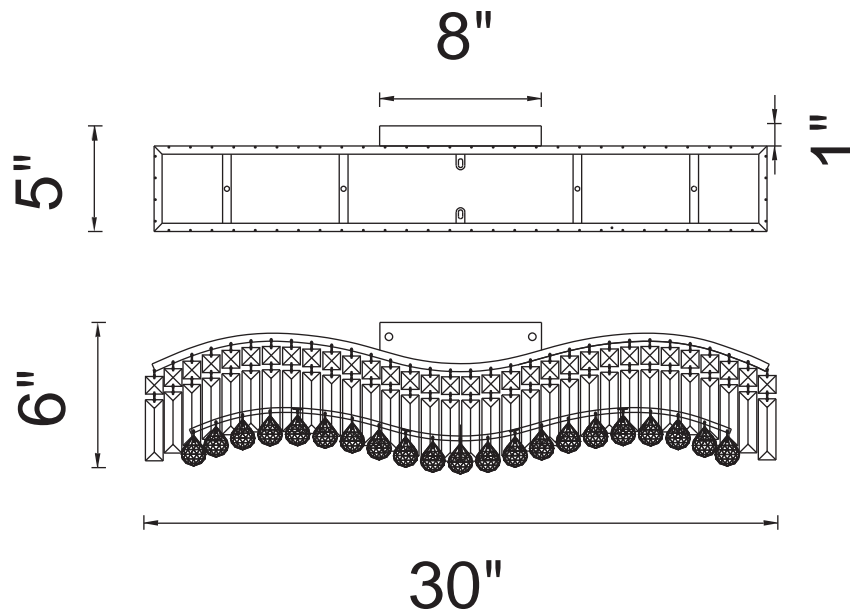

PROJECT: _____
 FIXTURE TYPE: _____
 LOCATION: _____
 CONTACT/PHONE: _____

Item	8004W30C-A
Collection	GLAMOROUS
Finish	Chrome
Glass	-----
Crystal	Clear
Input	120V AC,60HZ,AC

Shade	-----
Length/Dia.	30"
Width/Ext.	5"
Height	6"
Maximum	-----
Lumens	-----

Light Source	E12
Bulb Info.	5x60W
Included	-----
Dimmable	Yes
Color	-----
Weight	