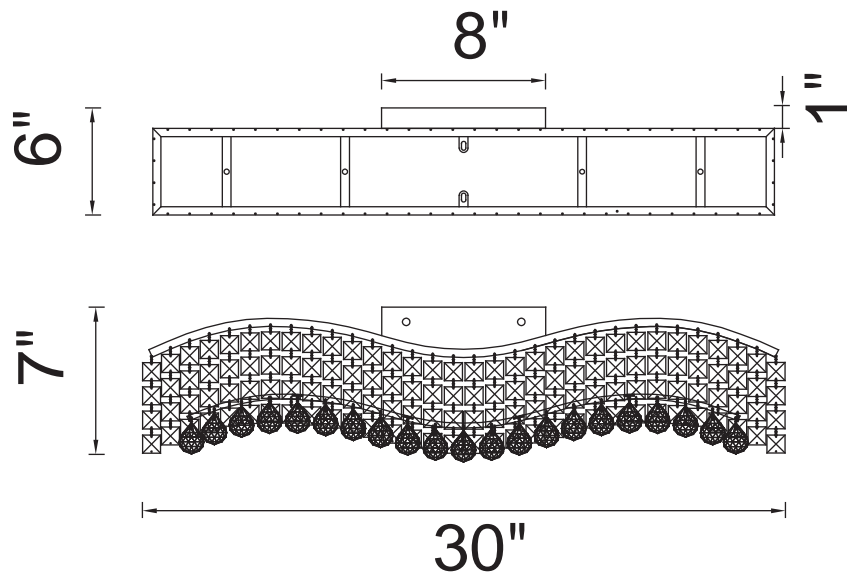

PROJECT: \_\_\_\_\_  
 FIXTURE TYPE: \_\_\_\_\_  
 LOCATION: \_\_\_\_\_  
 CONTACT/PHONE: \_\_\_\_\_

Item	8004W30C-B
Collection	GLAMOROUS
Finish	Chrome
Glass	-----
Crystal	Clear
Input	120V AC,60HZ,AC

Shade	-----
Length/Dia.	30"
Width/Ext.	6"
Height	7"
Maximum	-----
Lumens	-----

Light Source	E12
Bulb Info.	5x60W
Included	-----
Dimmable	Yes
Color	-----
Weight	